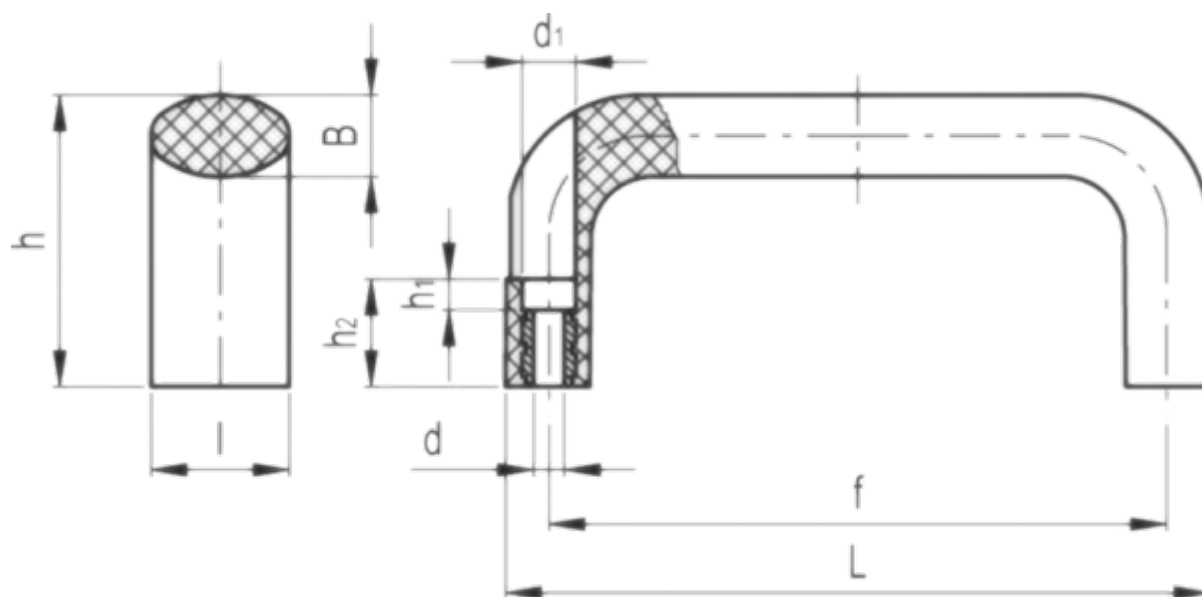

Data Sheet

Article number: 2304137311
Description: E+G Handle
M.643 FM/140 B-6

Measures

$B = 15$	$h_2 = 21$
$d = 6.4$	$l = 25$
$d_1 = 10.5$	$L = 134$
$f = 117 \pm 0.5$	$L_1 = 11$
$F_1 = 2000$	$L_2 = 9$
$F_2 = 2800$	Weight in (g) = 64
$h = 49$	
$h_1 = 6$	